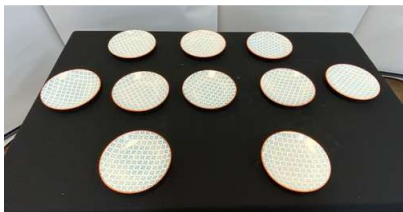

**76.** V - TOWER CALVETTO ROSE GOLD EDI 800 W  
ESPRESSO MAKER RRP £70

**80.** V - SET OF 10 NICOLA SPRING HAND PRINTED TEA  
PLATES RRP £63.90

V = PLUS VAT M= NO VAT ON HAMMER PRICE

**84.** M - VENEER EXTENDING DINING TABLE - PRELOVED