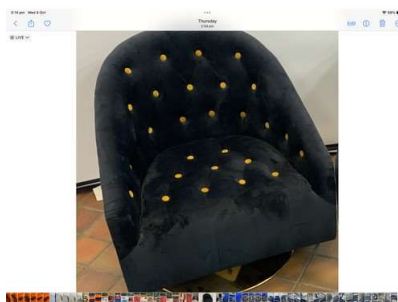

**93.** V - Friedman Frame Coffee Table RRP £118.99

**94.** V - BLACK TABLE LAMP

**95.** V - DAEEO SINGLE ELCTRIC HOB RRP £19.99

V = PLUS VAT M= NO VAT ON HAMMER PRICE

96. V - BREVILLE CURVE COLLECTION BLACK GLOSS 4 SLICE TOASTER RRP £44

100. V - NEW Worcester 76cm Bar Stool RRP £157.99

97. V - WEEKETT SMART STAINLESS STEEL KETTLE RRP £84.99

98. V - RUSSELL HOBBS RICE CUP LARGE 10 CUP CAPACITY STAINLESS STEEL RRP £33

101. M - ZARAH GOLD & BLACK VELVET SWIVEL TUB CHAIR RRP £375