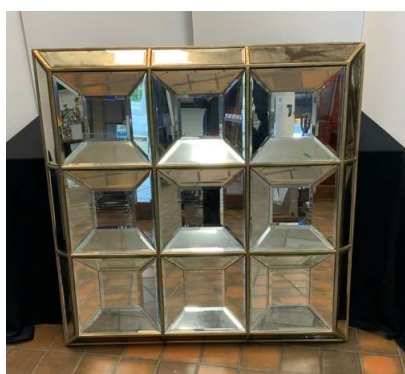

**177.** M - CHROME COFFEE TABLE WITH GLASS TOP X  
STOKERS COST £300 - PRE LOVED

**174.** M - BRUNEL SIDEBOARD RRP £1735 - PRELOVED

**178.** V - BELVIDERE 2 SEATER UPHOLSTERED SOFA  
BED RRP £709.99

**175.** M - MULTI BEVELLED MIRROR A/F -COST NEW  
£700