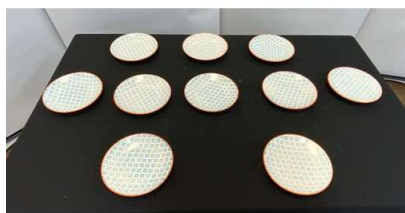

V = PLUS VAT M= NO VAT ON HAMMER PRICE

194. V - MILLY LARGE 3 DOOR SIDEBOARD - WHITE & BRASS EFFECT RRP £159.95

195. V - SET OF 10 NICOLA SPRING HAND PRINTED TEA PLATES RRP £63.90