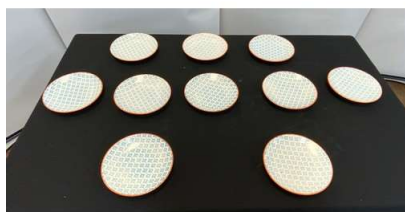

196. V - SET OF 10 NICOLA SPRING HAND PRINTED TEA PLATES RRP £63.90