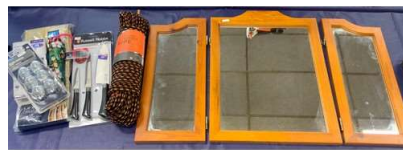

1. M - FAITHFUL SLEDGEHAMMER FIBREGLASS HANDLE 10LB - COST NEW £32 (P22125743/AMB/399/2022)

5. M - HOOK CHAIN & WEBBING STRAP (P22125747/AMB/401/2022)

2. M - LARGE CROWBAR (P22125732/AMB/391/2022)

3. M - FLYMO GARDEN VAC (P24013514/F)

4. M - UNBRANDED 240V HEATER (P22029676/A)